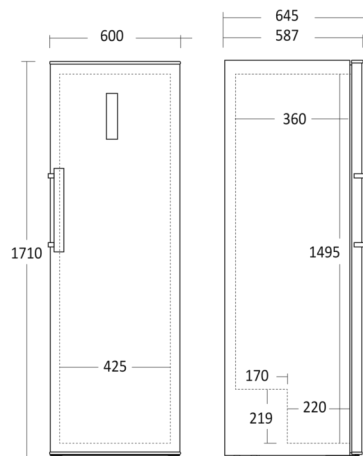

Upright Freestanding Freezer

SFS242WE

Item number	6102401000SFS242WE	Taric goods code	8418402099
EAN code	5704704020320	QTY in 40HQ	74

Short Description

Large freezer with 242 liters capacity and static freezer. The freestanding freezer with reversible door contains one freezer shelf and six freezer drawers with transparent fronts, including a maxi box that can hold the largest items. The freezer is electronically controlled and has an internal display that shows the current temperature. An acoustic signal is activated if the temperature gets too high.

Measurement Drawings

Dimensions and weight

Product dimensions, HxWxD, mm	1710 x 600 x 587
Product depth w/handle, mm	645
Packaging dimensions, HxWxD, mm	1783 x 650 x 635
Gross volume, L	242
Net volume, L	242
Internal dimensions, HxWxD, mm	1495 x 425 x 360
Built-In dimensions, HxWxD, mm	x x x
Gross- / Net weight, kg	64 / 59