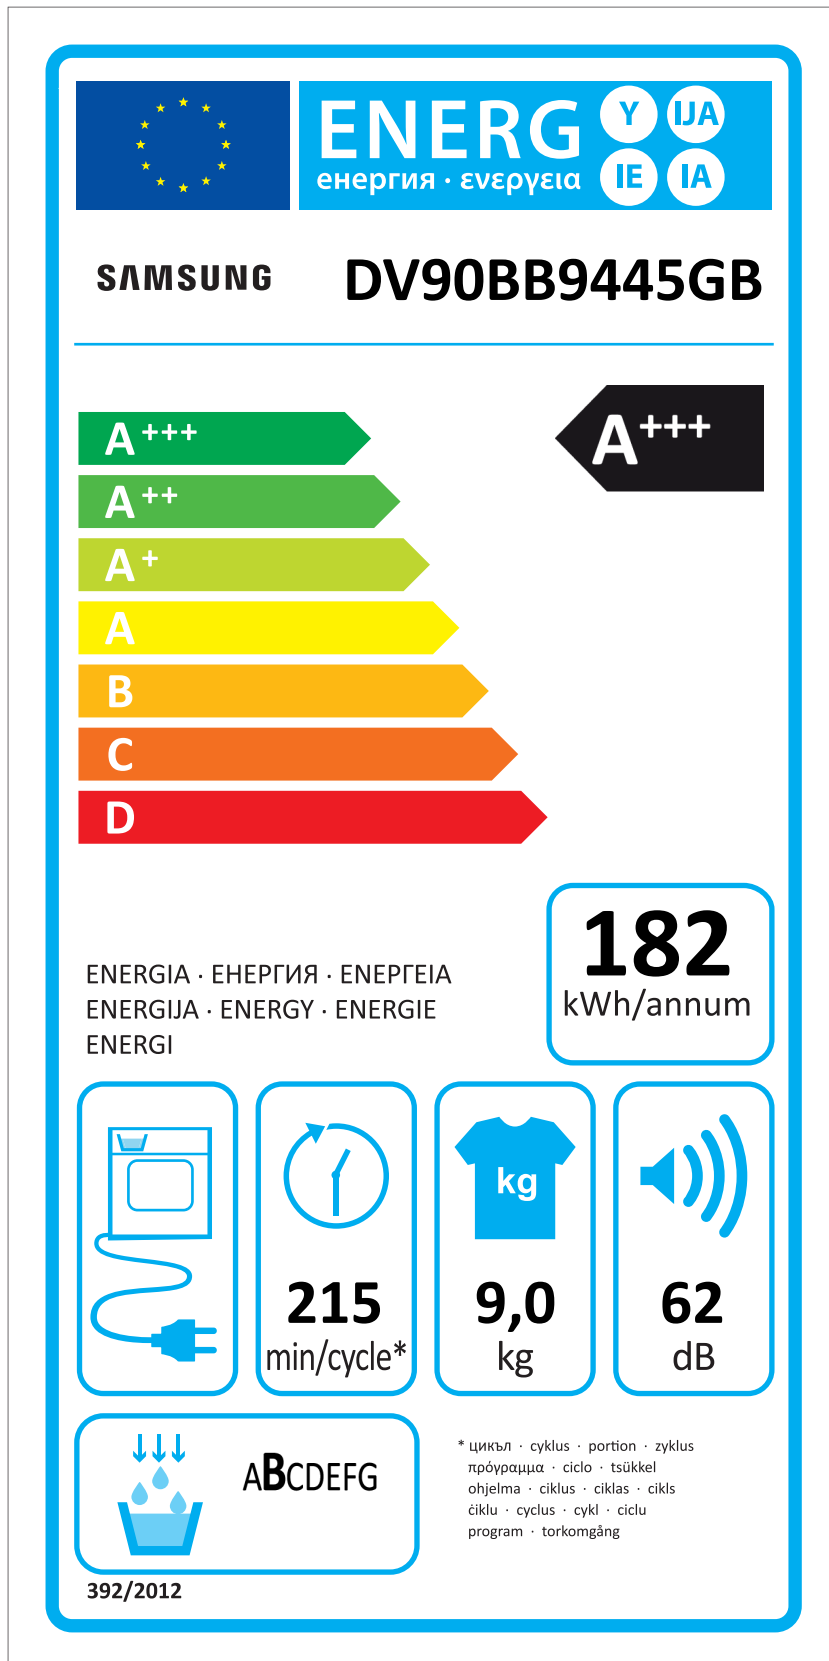

ERP LABEL ENERGY (DRYER CONDENSER TYPE)

CODE : DC68-03225C
Size : 110 x 220 (mm)
Material : ART