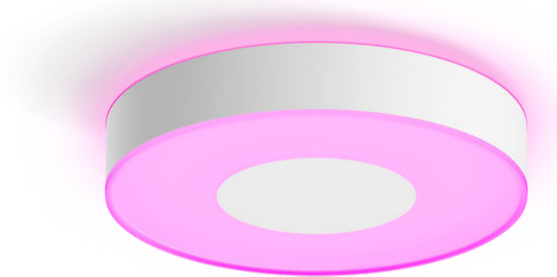

Easy smart lighting

Make a statement in any room with the contemporary design of the medium Infuse ceiling light in white. Cast a subtle glow against the ceiling while shining powerful light downwards – in any shade of white or coloured light.

Product dimensions and weight

- Height: 8.4 cm
- Length: 38.1 cm
- Width: 38.1 cm

Service

- Warranty: 2 year(s)

Technical specifications

- Lifetime up to: 25,000 h
- Bulb technology: LED, 24 V
- Light colour: 2000-6500 Hue White Colour Ambiance
- Mains power: 50-60 Hz
- Fixture dimmable: Yes
- LED: Yes
- Built-in LED: Yes
- Number of bulbs: 1
- Wattage bulb included: 33.5 W
- IP code: IP20
- Class of protection: I - earthed
- Lumen output at 2,700 K (out-of-the-box setting): 2,100 lm
- Lumen output at 4000K: 2,350 lm
- Replaceability of control gears: Replaceable control gear by a professional
- Replaceability of light source: Replaceable LED light source by a professional