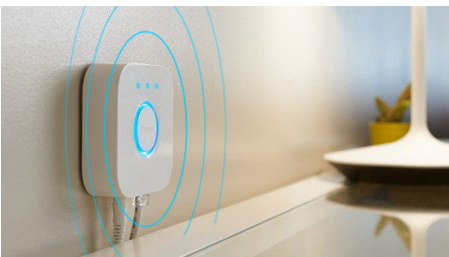

Easy smart lighting

- Control up to 10 lights with the Bluetooth app
- Unlock full suite of smart light features with Hue Bridge
- Set up hands-free voice control
- Create a personalised experience with colourful smart light
- Optimised light recipes for your daily activities

Highlights

Control up to 10 lights with the Bluetooth app

With the Hue Bluetooth app, you can control your Hue smart lights in a single room of your home. Add up to 10 smart lights and control them all with just the touch of a button on your mobile device.

Unlock full suite of smart light features with Hue Bridge

Add a Hue Bridge (sold separately) to your smart lights to experience the full suite of Philips Hue features. With a Hue Bridge, you can add up to 50 smart lights to control throughout your home. Create routines to automate your entire smart home lighting set-up. Control your lights while away from home or add accessories such as motion sensors and smart switches.