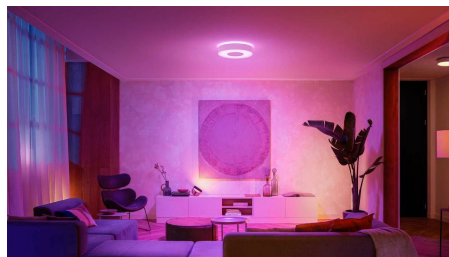

Highlights

Control up to 10 lights with the Bluetooth app

With the Hue Bluetooth app, you can control your Hue smart lights in a single room of your home. Add up to 10 smart lights and control them all with just the touch of a button on your mobile device.

Unlock full suite of smart light features with Hue Bridge

Add a Hue Bridge (sold separately) to your smart lights to experience the full suite of Philips Hue features. With a Hue Bridge, you can add up to 50 smart lights to control throughout your home. Create routines to automate your entire smart home lighting set-up. Control your lights while away from home or add accessories such as motion sensors and smart switches.

Create a personalised experience with colourful smart light

Use millions of colours of light to transform any room in your home, instantly creating a unique atmosphere. With the touch of a button, you can transform your living room with a pink glow or light your entire home in vibrant colours to turn any night at home into a personalised party.