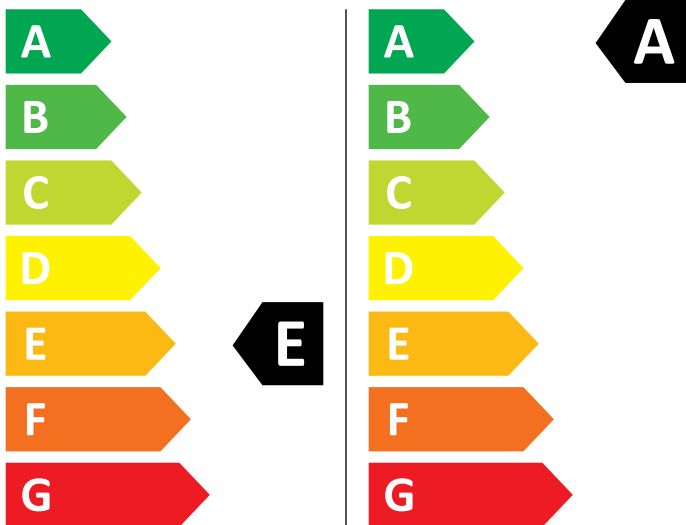

ENERG

AEG

L7WBE846G 914610213

Water consumption: 325 kWh/100

Water consumption: 47 kWh/100

5,0 kg

8,0 kg

67 L