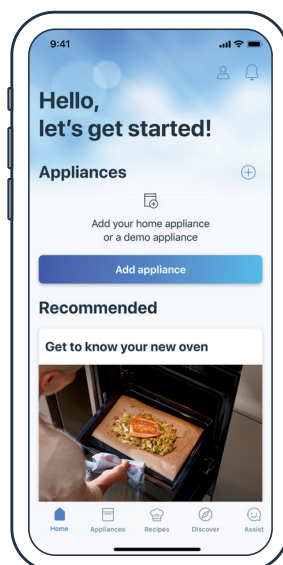

Quick Start Guide

Connect your oven with Home Connect today

- 1 Download the Home Connect app and follow the instructions

You can also use Home Connect via the WeChat Mini Program.

- 2 Scan here to connect with the Home Connect app

Your QR-Code | **Scan here**

Please skip this step, if you use Home Connect via the WeChat Mini Program.

Selected benefits of Home Connect

- Control your oven via the app, and receive useful tips – even when you're out and about.
- Benefit from inspiring recipes now and additional programmes in future.