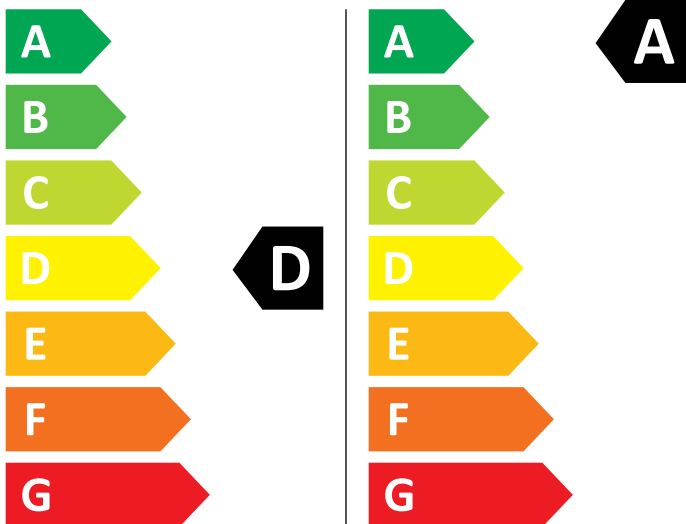

# ENERG

AEG

LWR722084G 914610323

💧 265 kWh/100

💧 42 kWh/100

5,0 kg

8,0 kg

64 L